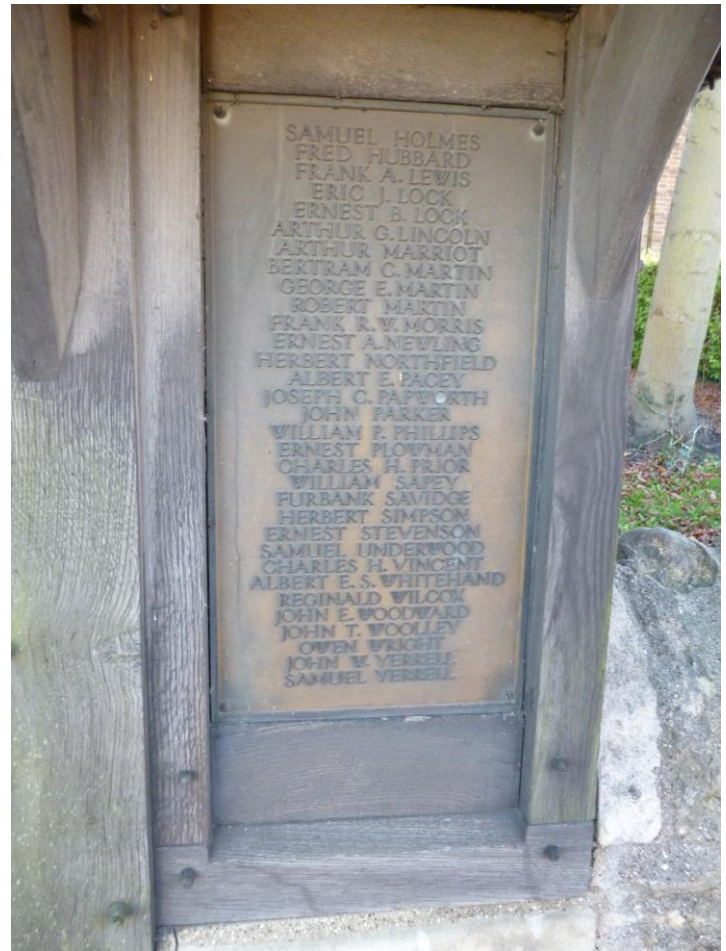

**WOODSTON**  
(External only – church locked)

North facade & Statue

North Facade - Left Plaque

North Facade - Right Plaque

South Facade & Statue (St George)